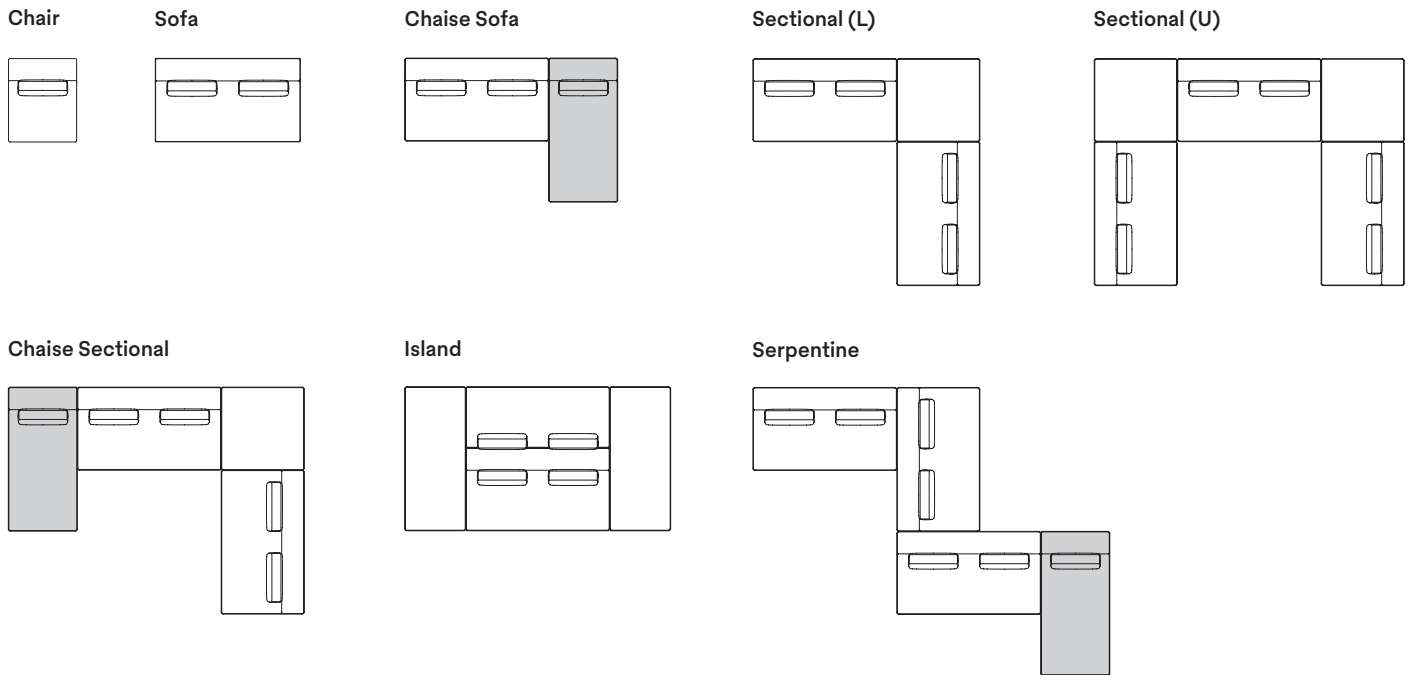

# Workaround Chaise

Workaround's modular components are designed to let you configure your own perfect outdoor seating. Easy to assemble and add to over time.

## When connecting modules

Snap Joining Clip to Frames where adjacent modules meet underneath.

## How it all fits together

\*Choose either the Back Cushion or Planter Back—both install the same way.

- 1 On a soft surface, gently lay Chaise Seat Cushion upside down. Then, lower Chaise Frame on top.  
**Chaise Cushion, Chaise Frame, and a soft surface**

- 2 Attach Chaise Frame to bottom of Chaise Seat Cushion.  
**4x 25 mm Hex Bolts, 4x Spring Washers, and 4x Flat Washers**

- 3 With help from a friend, gently tip Chaise Cushion and Chaise Frame up and place Back Cushion or Planter Back under Frame.