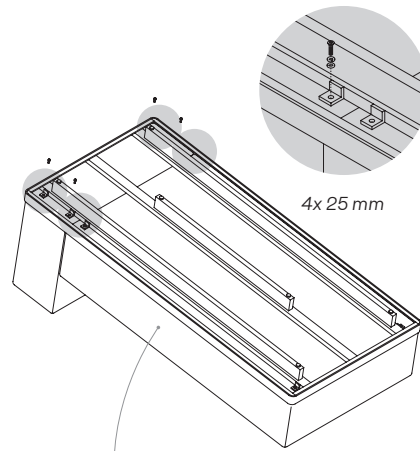

1. 4 Attach Chaise Frame to bottom of Back Cushion/Planter Back.
   4x 25 mm Hex Bolts, 4x Spring Washers, and 4x Flat Washers

1. 5 With help from a friend, flip over, and place Throw Pillow. Enjoy!