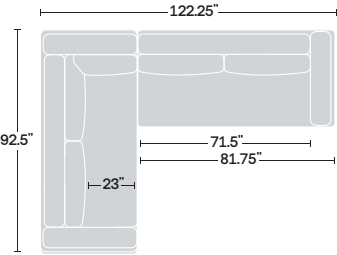

Dimensions

Frame Weight: 59 lb. Depth: 40.5"
Cushion Weight: 14.5 lb. Frame Height: 5.5"
Width: 32.75" Clearance: 11"
Length: 83.75"

Other

[Care and maintenance information](#)
[Limited warranty](#)

Finishes

Armless

Side Table Insert

Coffee Table

*Side Table Insert can replace any wicker arm piece.

Popular sectional configurations

2-Piece

Chaise Sofa

Chaise Sectional

3-Piece Sectional

3-Piece U-Shaped Sectional