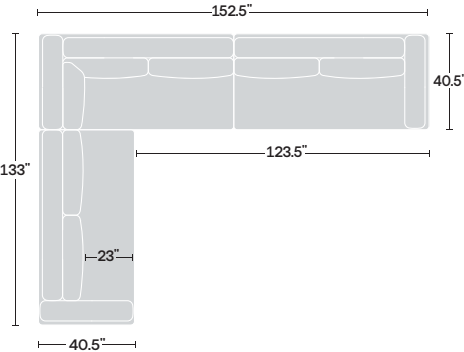

Dimensions

Frame Weight: 59 lb. Depth: 40.5"
Cushion Weight: 14.5 lb. Frame Height: 5.5"
Width: 32.75" Clearance: 11"
Length: 83.75"

Other

[Care and maintenance information](#)
[Limited warranty](#)

Finishes

Armless

Side Table Insert

Coffee Table

*Side Table Insert can replace any wicker arm piece.

Popular sectional configurations

2-Piece

Chaise Sofa

Chaise Sectional

3-Piece Sectional

3-Piece U-Shaped Sectional