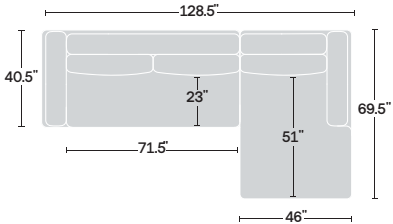

Dimensions

Frame Weight: 59 lb. Depth: 40.5"
Cushion Weight: 14.5 lb. Frame Height: 5.5"
Width: 32.75" Clearance: 11"
Length: 83.75"

Other

[Care and maintenance information](#)
[Limited warranty](#)

Finishes

Armless

Side Table Insert

Coffee Table

*Side Table Insert can replace any wicker arm piece.

Popular sectional configurations

2-Piece

Chaise Sofa

Chaise Sectional

3-Piece Sectional

3-Piece U-Shaped Sectional