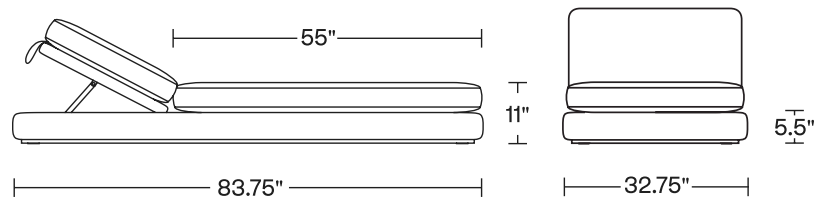

Charcoal | Sunbrella Char

Frame: RNDBT-F-SL-CH-2
Fabric: RNDBT-C-SL-18009-0000-2