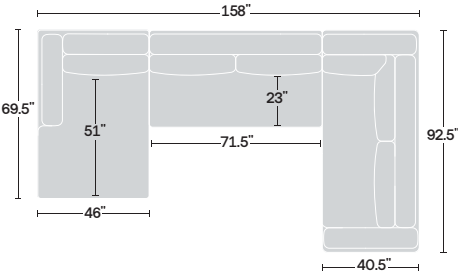

Dimensions

Frame Weight: 59 lb. Depth: 40.5"
Cushion Weight: 14.5 lb. Frame Height: 5.5"
Width: 32.75" Clearance: 11"
Length: 83.75"

Other

[Care and maintenance information](#)
[Limited warranty](#)

Finishes

Armless

Side Table Insert

Coffee Table

*Side Table Insert can replace any wicker arm piece.

Popular sectional configurations

2-Piece

Chaise Sofa

Chaise Sectional

3-Piece Sectional

3-Piece U-Shaped Sectional